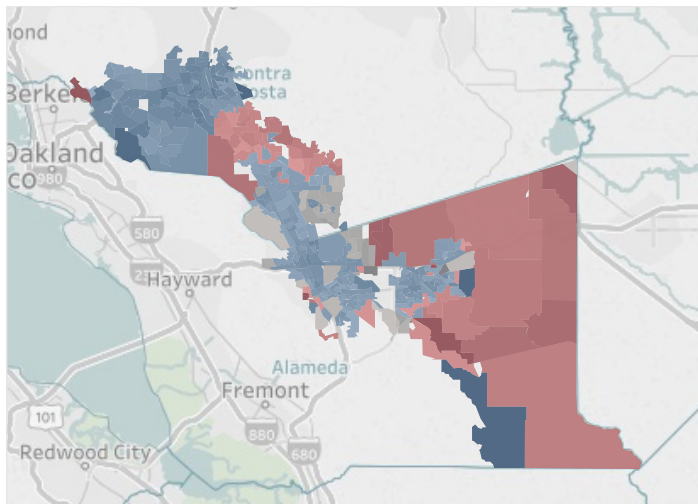

CA 2018 General Election District Tracker

Choose Level (when changing levels it will be blank until you select a new district)
 Assembly

Race
 AD 16

County: All City: All Ethnic Group: All Party: All Age Group: All

Looking for Local Government or Statewide, [click here](#)

Catharine Baker Rebecca Bauer-Ka..

R D

Returns by Day - By Party - AD 16

2018 General Ballots Mailed

Mailed	Dem	Rep	Ind/Other
217,269	90,098	57,318	69,853
	41%	26%	32%