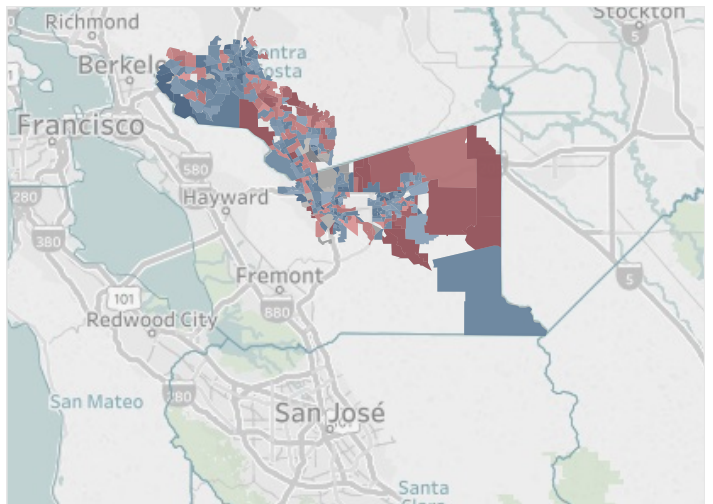

2018 General Returned Ballots