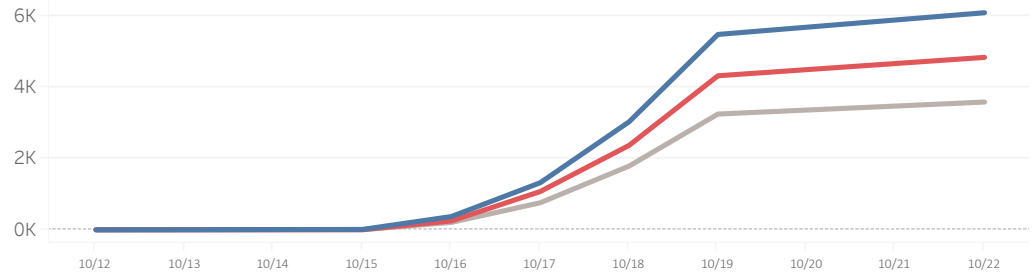

CA 2018 General Election District Tracker

Choose Level (when changing levels it will be blank until you select a new district)
Assembly

Race
AD 16

County: All City: All Ethnic Group: All Party: All Age Group: All

Looking for Local Government or Statewide, [click here](#)

Catharine Baker Rebecca Bauer-Ka..

R D

Returns by Day - By Party - AD 16